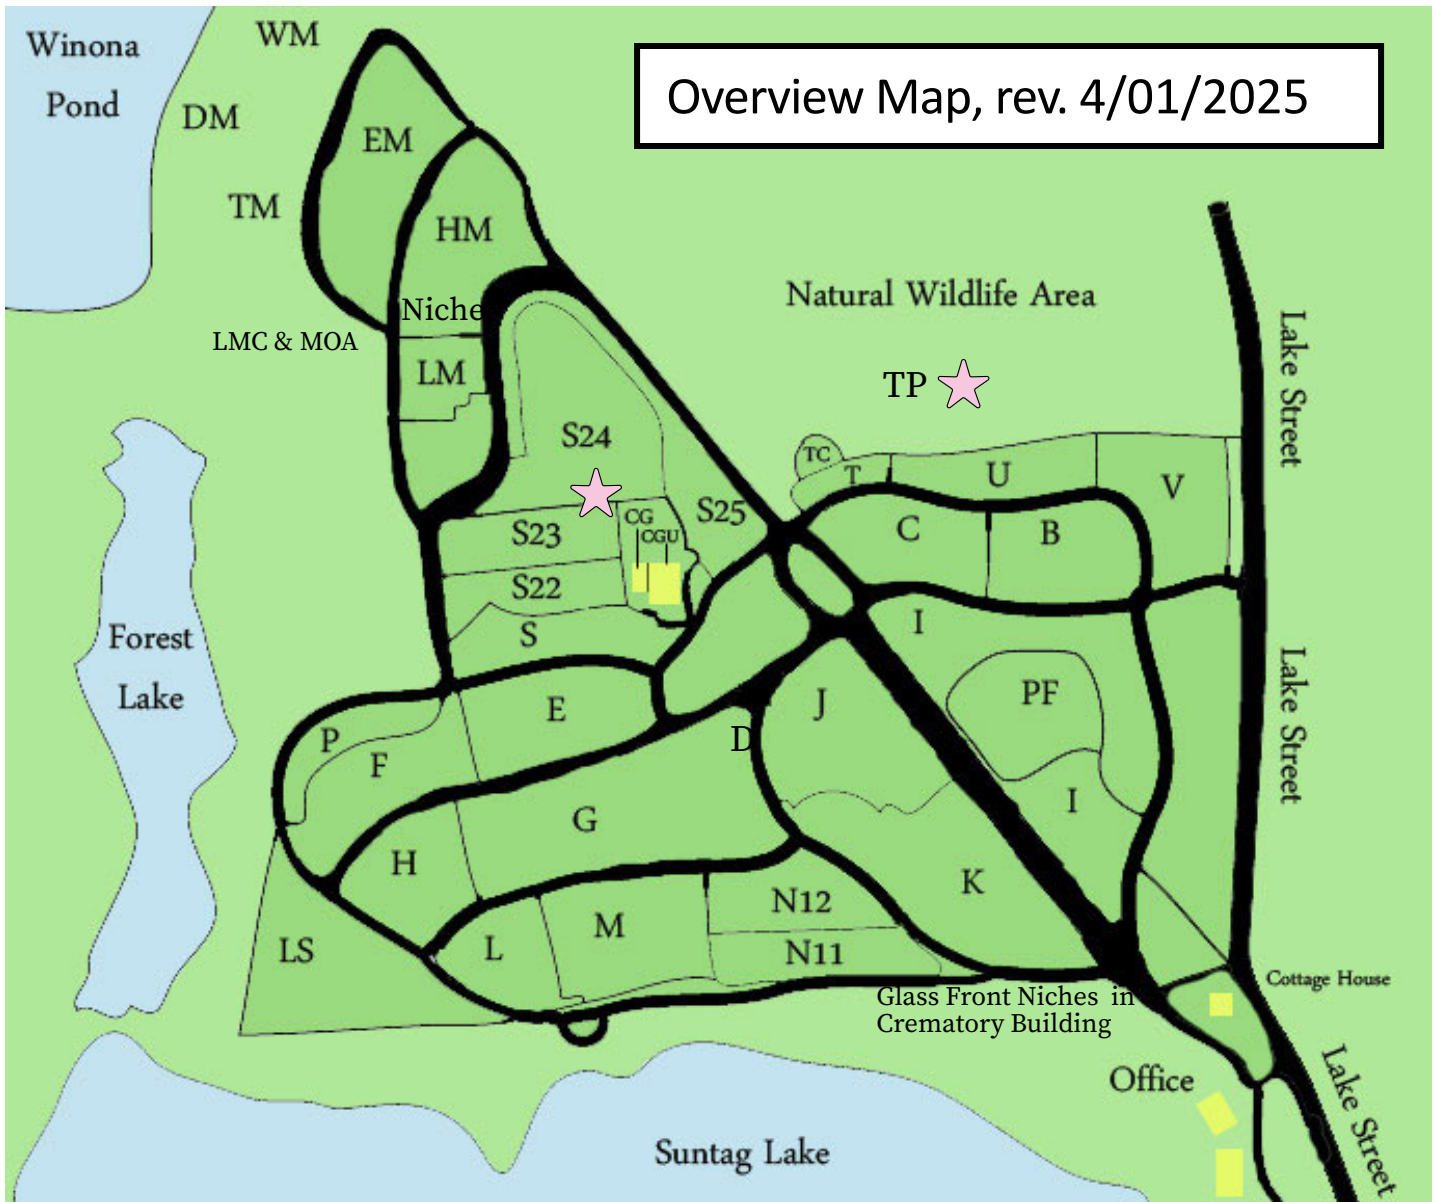

# Puritan Lawn Memorial Park

Overview Map, rev. 4/01/2025

## **Traditional or Cremation Areas Available (space for 2):**

- ◆ Waterfront Areas : LS (Lakeside), TM (Thoreau Meadows), and DM (Dickenson Meadows), \$6,150
- ◆ Waterview Areas: EM (Emerson Meadows), and LM (Longfellow Meadows), \$5,750
- ◆ Interior Areas: HM (Hawthorne Meadows), S24/S25 (Cathedral Pines), TP (The Preserve), PF (Pierce Freedom), \$5,250
- ◆ Waterfront Area : WM (Whitman Meadows), \$7,500

★ New Areas Developed November 2024

## **Special Lot Savings Programs for Plan-Ahead Families**

**10% Down, 0% for 36 months ◆◆ Space for 2 persons, Save \$500**